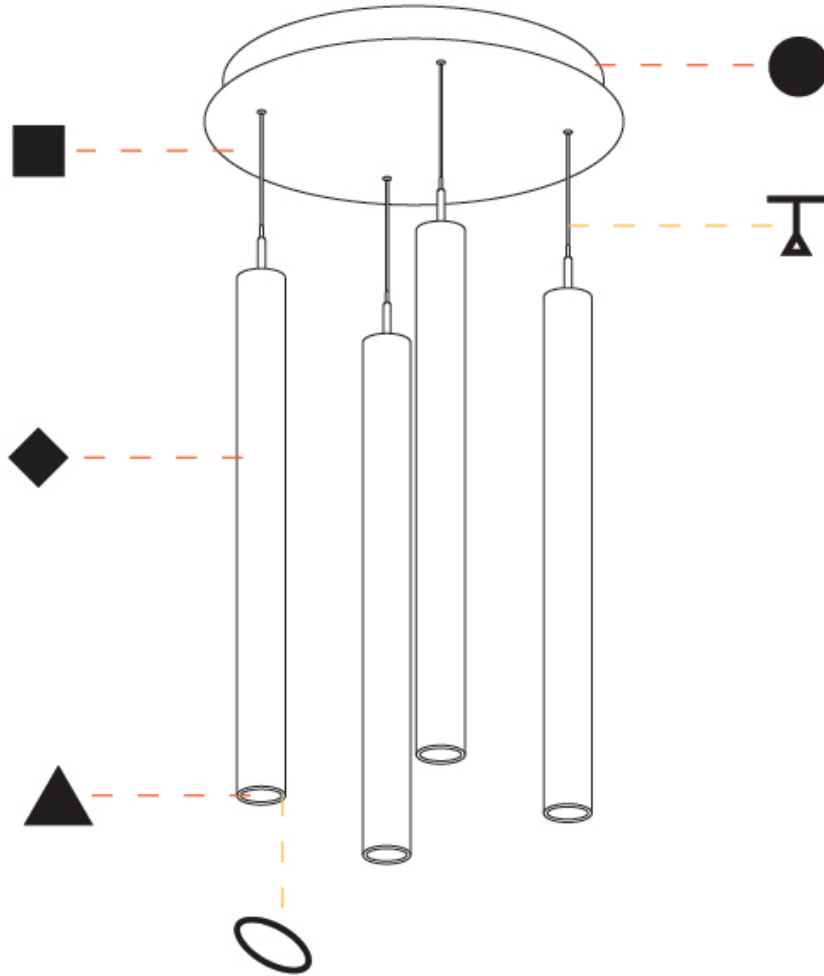

G-MINI ROUND HANGOVER SUSPENSION

A300634-

PROJECT
TYPE
SPECIFIER
QUANTITY
DATE

A